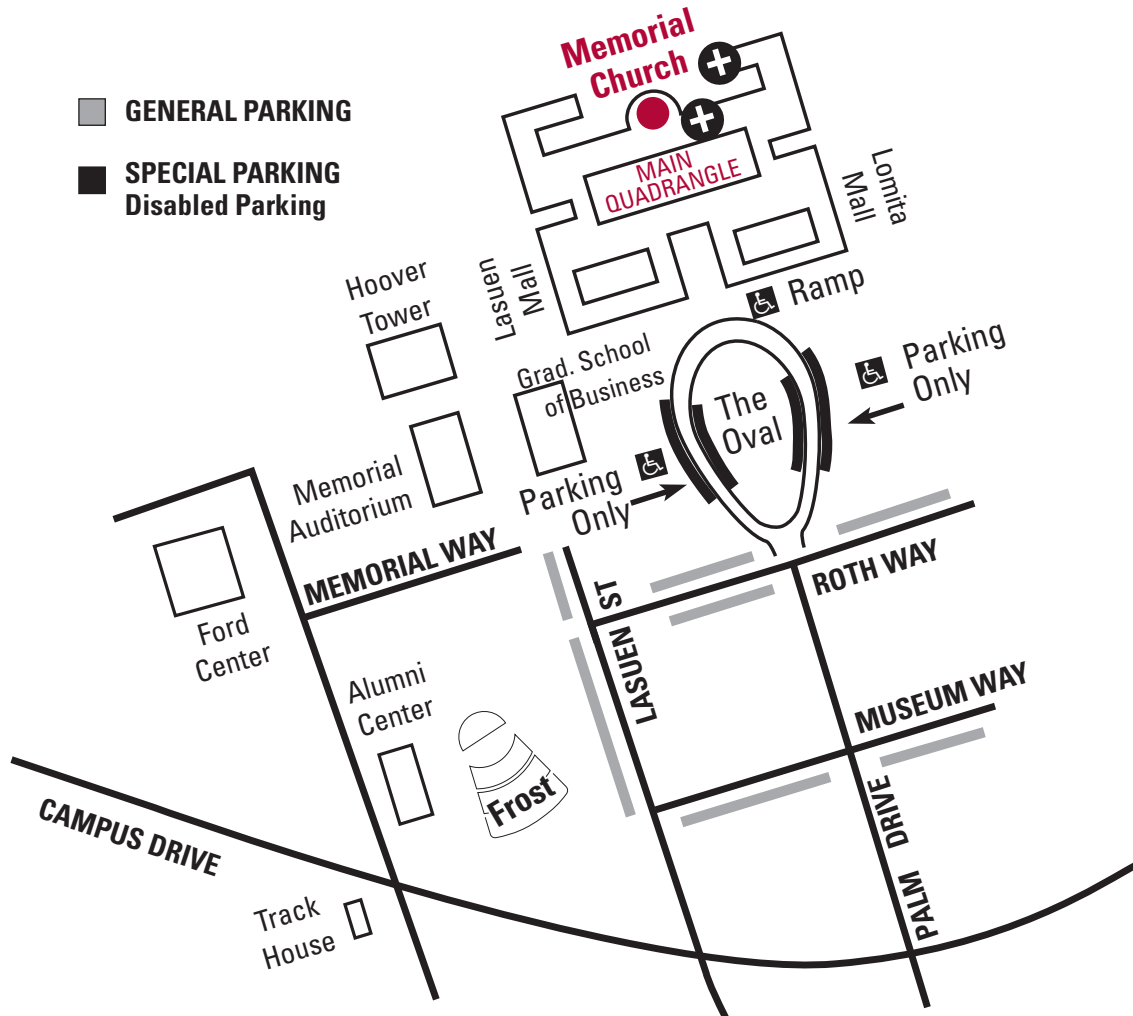

Stanford University

Commencement 2008

Baccalaureate Parking

Patrons with vehicles displaying Commencement Special Parking permits or disabled plates, placards or permits should park in The Oval.

Golf carts will be available at the top of The Oval to take patrons with mobility difficulties to the Main Quadrangle.

General parking for graduates and families is on Roth Way, Museum Way, and Lasuen Street.

A First Aid station is located in the arcade in front of Building 60. An Ambulance is located behind Memorial Church.